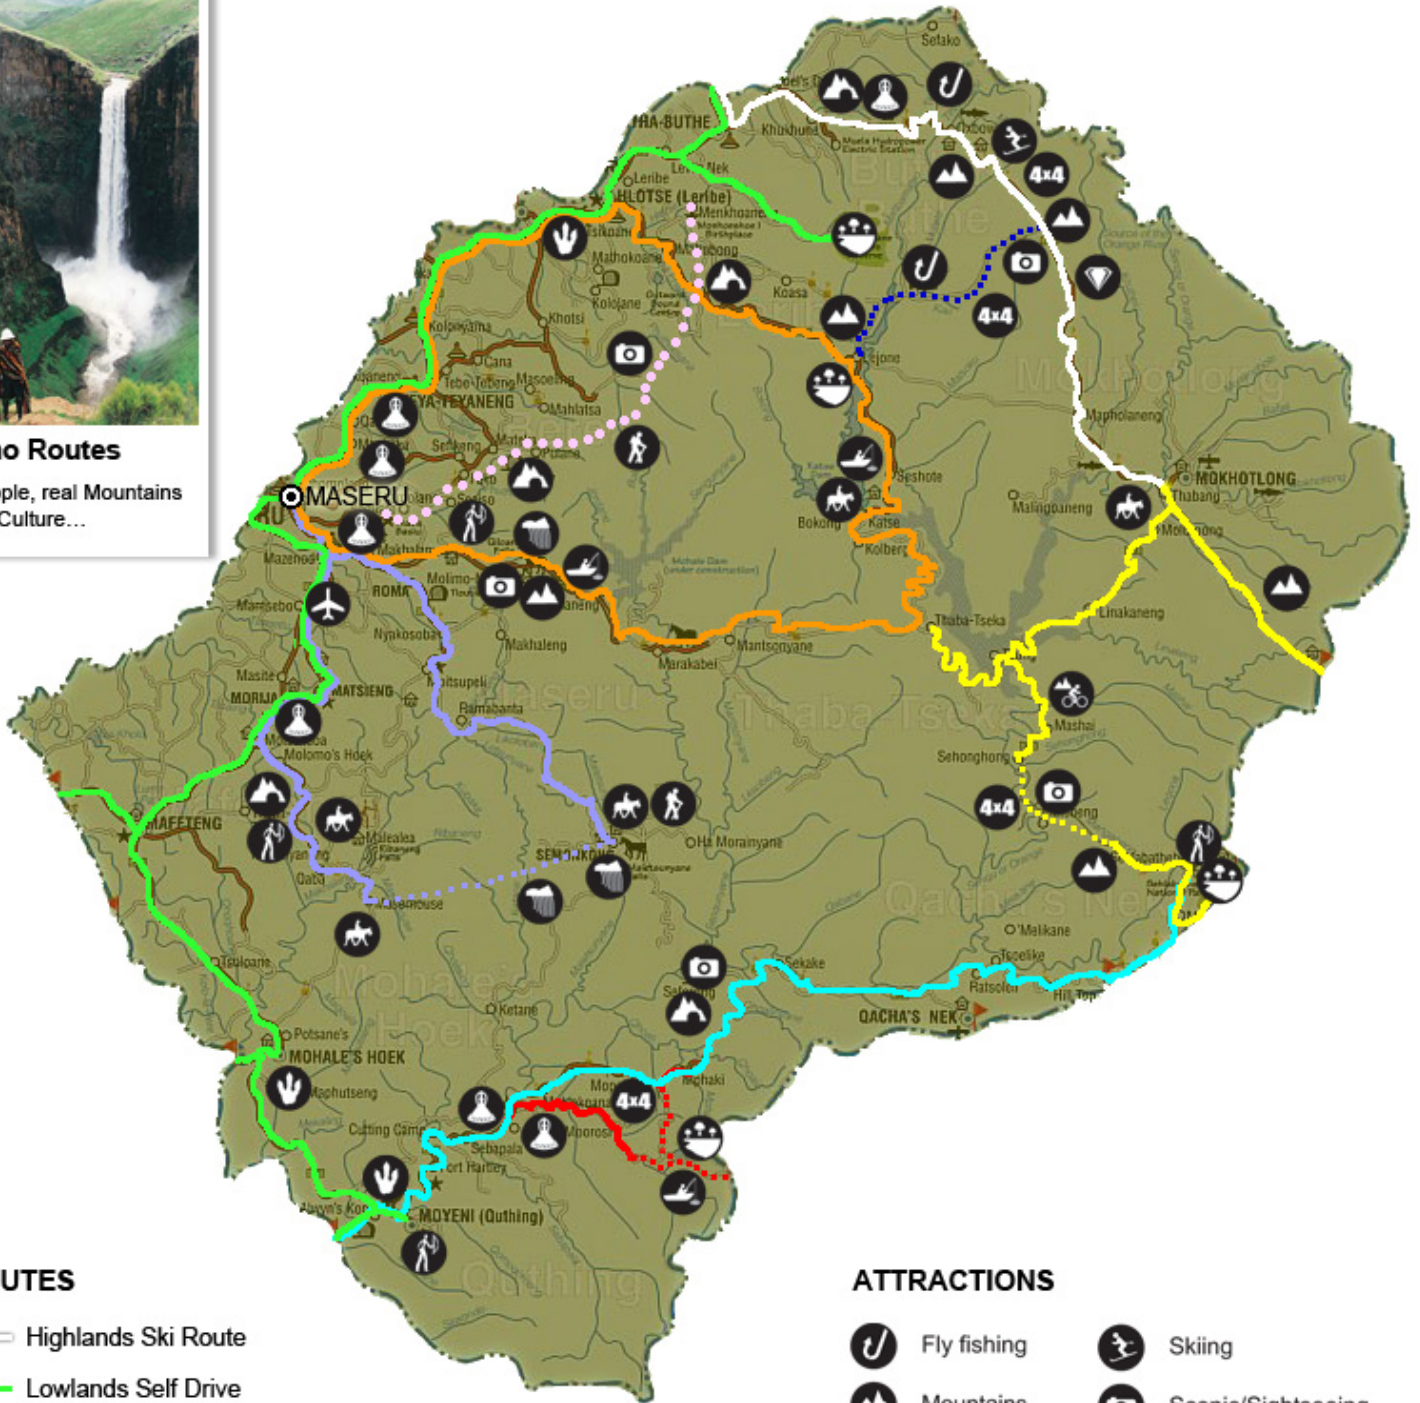

Lesotho Routes

Real People, real Mountains and real Culture...

ROUTES

- Highlands Ski Route
- Lowlands Self Drive
- Highlands Circular Route
- Quthing Valley 4x4 Route
- Mountain Biking / 4x4 Route
- Central Pony Trek / Hiking Route
- Southern Rustic Route
- King Moshoeshoe Historical Route
- Extreme 4x4 Route

AMENITIES

- Border Post
- Airport
- Fuel

ATTRACTIONS

- | | |
|----------------|--------------------------------|
| Fly fishing | Skiing |
| Mountains | Scenic/Sightseeing |
| Waterfall | Culture |
| Diamond Mine | Lake |
| Hiking | Dam & Boating |
| Pony Trekking | Mountain Biking |
| Caves | 4x4 |
| Rock Paintings | Fossilised Dinosaur Footprints |